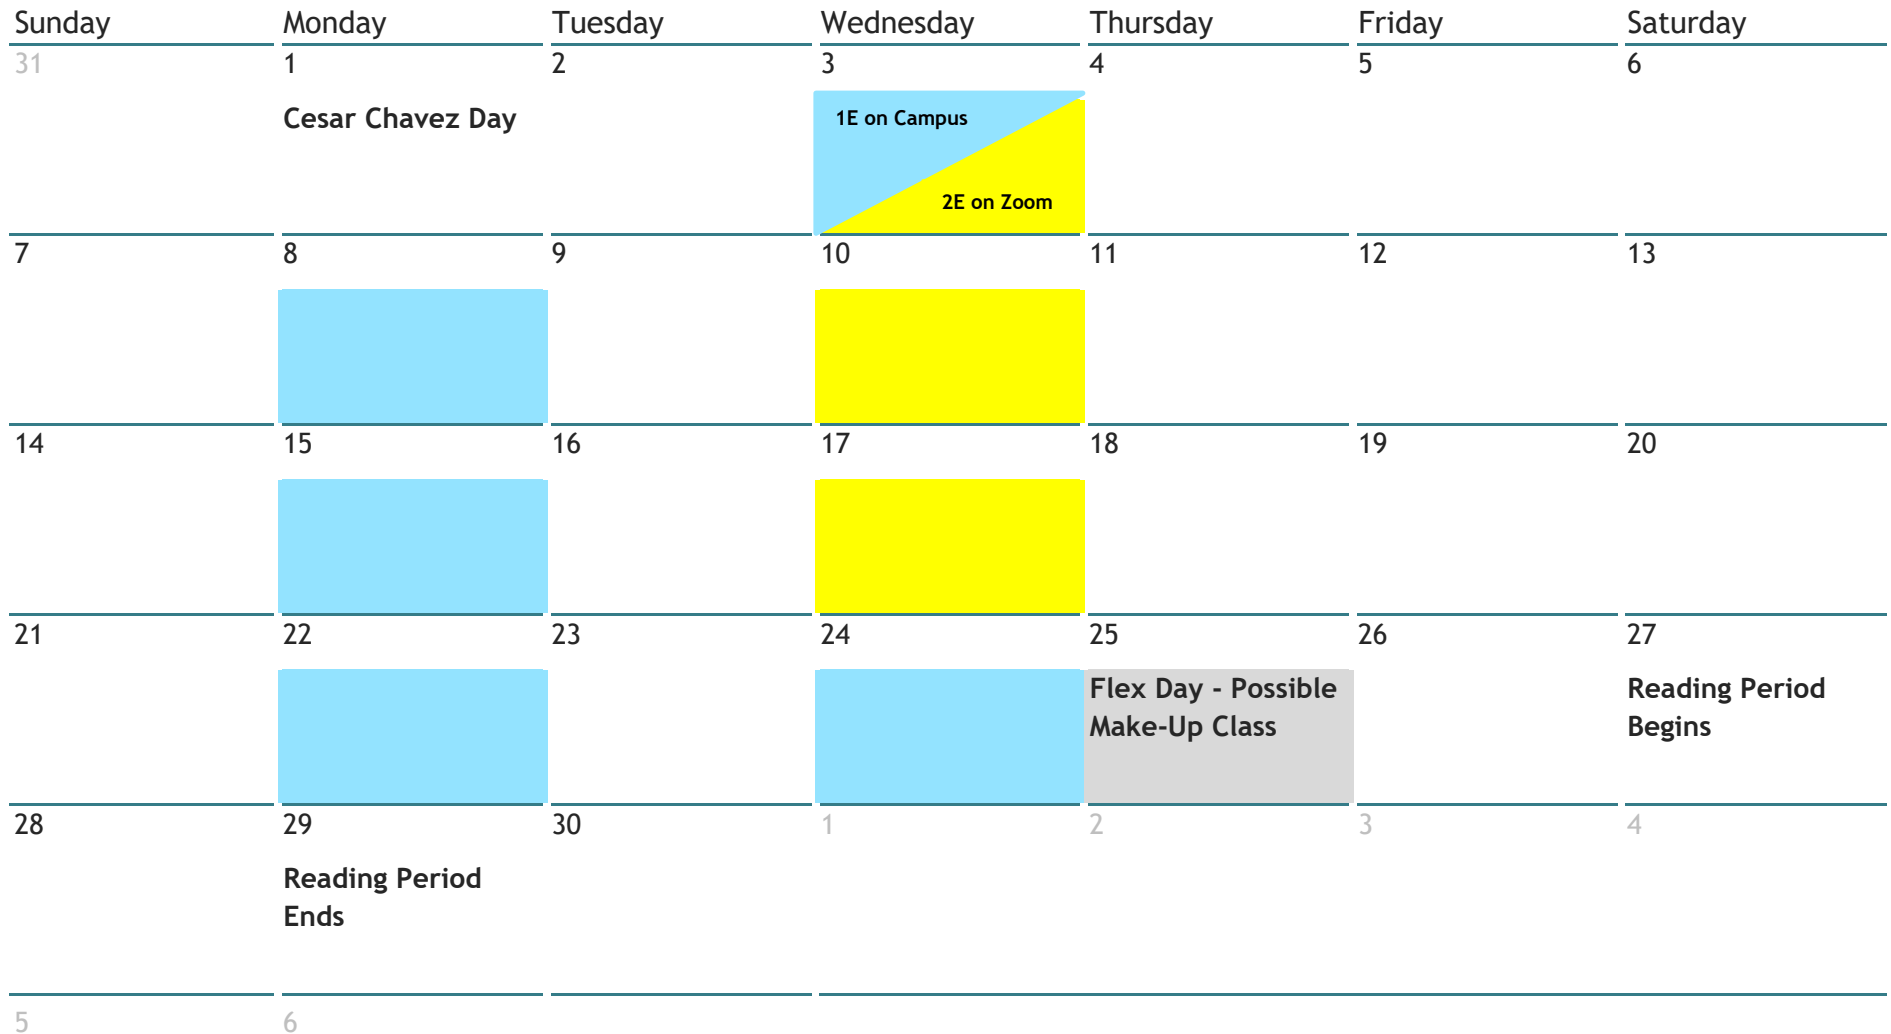

## 2024 Spring Schedule for First-Year & Second-Year JD Evening Students

 = In-person days

 = Remote days

Sunday	Monday	Tuesday	Wednesday	Thursday	Friday	Saturday
25	26	27	28	29	1	2
3	4	5	6	7	8	9
	1E Midterm / 2E In-Person Classes Meet		Spring Break	Spring Break	Spring Break	
10	11	12	13	14	15	16
	In-person		Remote			
17	18	19	20	21	22	23
	In-person		Remote			
24	25	26	27	28	29	30
	In-person		Remote		Good Friday	
31	1					

## 2024 Spring Schedule for First-Year & Second-Year JD Evening Students

 = In-person days

 = Remote days

Sunday	Monday	Tuesday	Wednesday	Thursday	Friday	Saturday
31	1 Cesar Chavez Day	2	3 1E on Campus 2E on Zoom	4	5	6
7	8	9	10	11	12	13
14	15	16	17	18	19	20
21	22	23	24	25	26	27
28	29	30	1	2	3	4
5	6					