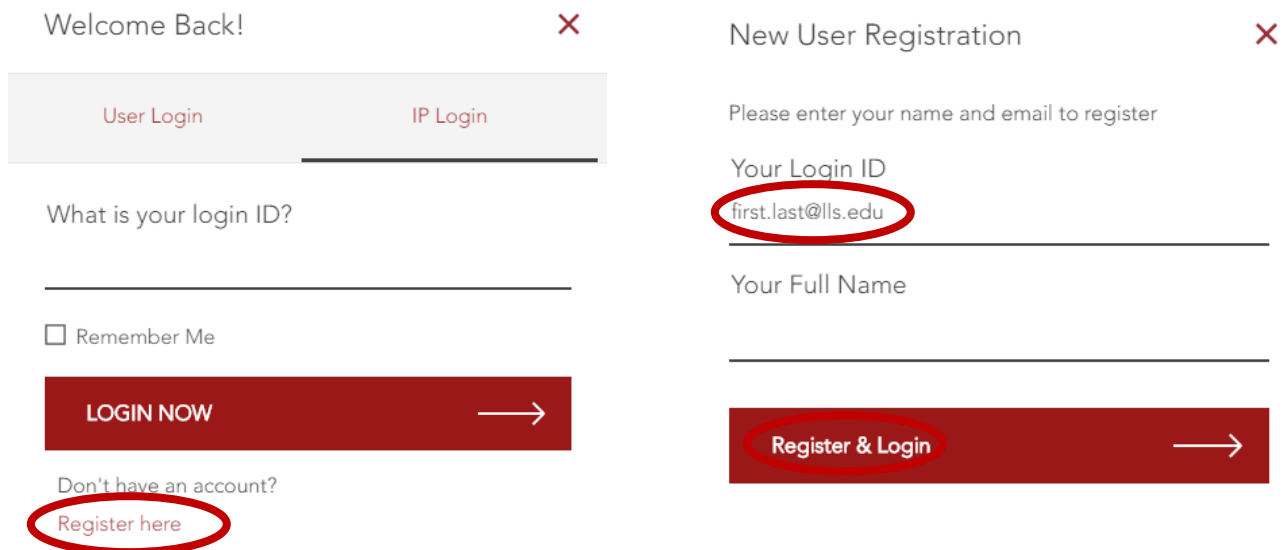

Access Instructions

SCC Online is an IP authenticated resource, however, it requires users to register in order to sign in.

Begin by going to this starting point URL: <http://etron.lls.edu:2048/login?url=http://www.sconline.com/>

At the top of the menu bar, select LOGIN

First time users, click on the [Register here](#) link at the bottom.

Enter your LLS email address for your Login ID and your Full Name and click on Register & Login.